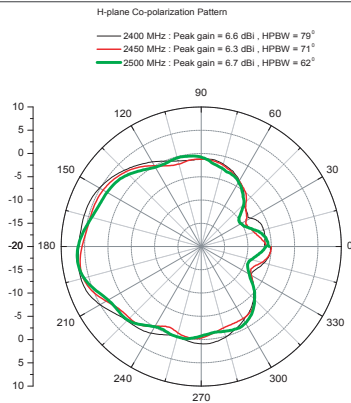

AirLancer Extender Indoor Antennas

AirLancer Extender I-60ag

2.4 GHz: Horizontal Pattern