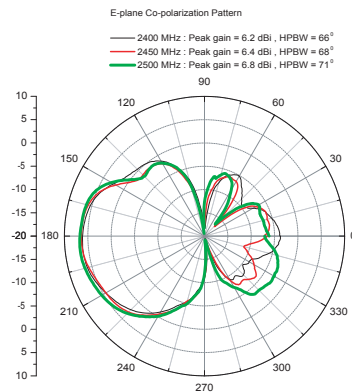

2.4 GHz: Vertikal Pattern