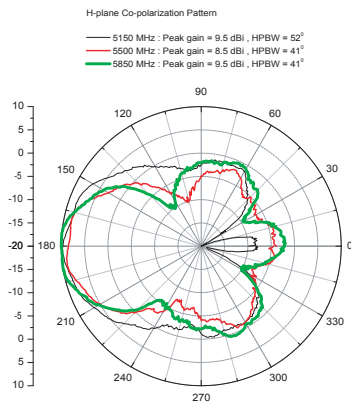

5 GHz: Horizontal Pattern