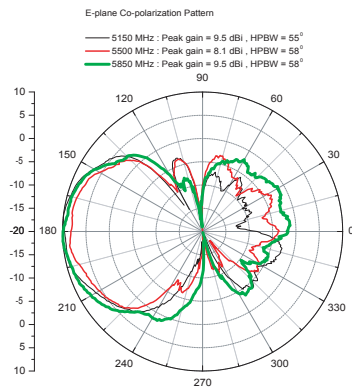

5 GHz: Vertikal Pattern